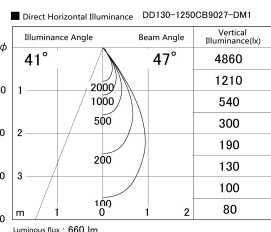

Item no. DD130-1250CB9027-DM1

Series Name: CAMOS Hospitality
Antiglare downlight (DD130)

Installation	Recessed mount
Type	Φ60 adjustable downlight: Antiglare type
Fixture wattage	10.5W
Beam angle	47deg
Color Temp.	2700K
CRI	Ra>90
Luminous	661 lm
Body	Die-cast aluminum alloy
Body finish	N/A
Trim finish	Black
Reflector finish	Black Chrome
IP Rate	IP20
Light source	COB module
Input Voltage	AC220~240V
Dimming Type	1-10v Dimmable
Certificate	CE, CCC
Cut Hole	60mm