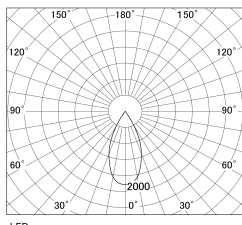

Item no. DD130-1250CB9027-DM1

Series Name: CAMOS Hospitality
Antiglare downlight (DD130)

Installation	Recessed mount
Type	Φ60 adjustable downlight: Antiglare type
Fixture wattage	10.5W
Beam angle	47deg
Color Temp.	2700K
CRI	Ra>90
Luminous	661 lm
Body	Die-cast aluminum alloy
Body finish	N/A
Trim finish	Black
Reflector finish	Black Chrome
IP Rate	IP20
Light source	COB module
Input Voltage	AC220~240V
Dimming Type	1-10v Dimmable
Certificate	CE, CCC
Cut Hole	60mm