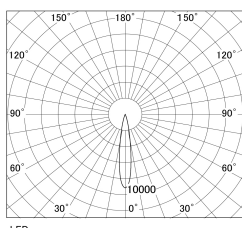

Item no. DD130-1215BB9027-DM1

Series Name: CAMOS Hospitality
Antiglare downlight (DD130)

■ Direct Horizontal Illuminance DD130-1215BB9027-DM1

φ	Illuminance Angle	Beam Angle	Vertical Illuminance(lx)
	17°	17°	22320
290	10000		5580
	5000		2480
590	2000		1400
	1000		890
890	500		620
	0		460
1190			350

Luminous flux : 605 lm

Installation	Recessed mount
Type	Φ60 adjustable downlight: Antiglare type
Fixture wattage	10.5W
Beam angle	17deg
Color Temp.	2700K
CRI	Ra>90
Luminous	606 lm
Body	Die-cast aluminum alloy
Body finish	N/A
Trim finish	Black
Reflector finish	Black
IP Rate	IP20
Light source	COB module
Input Voltage	AC220~240V
Dimming Type	1-10v Dimmable
Certificate	CE, CCC
Cut Hole	60mm