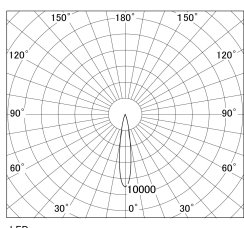

Item no. DD130-1215WB9027-DM1

Series Name: CAMOS Hospitality
Antiglare downlight (DD130)

■ Direct Horizontal Illuminance DD130-1215WB9027-DM1

φ	Illuminance Angle	Beam Angle	Vertical Illuminance(lx)
	17°	17°	21950
290	10000		5490
	5000		2440
590	2000		1370
	1000		880
890	500		610
	0		450
1190			340

Luminous flux : 605 lm

Installation	Recessed mount
Type	Φ60 adjustable downlight: Antiglare type
Fixture wattage	10.5W
Beam angle	17deg
Color Temp.	2700K
CRI	Ra>90
Luminous	603 lm
Body	Die-cast aluminum alloy
Body finish	N/A
Trim finish	Black
Reflector finish	White
IP Rate	IP20
Light source	COB module
Input Voltage	AC220~240V
Dimming Type	1-10v Dimmable
Certificate	CE, CCC
Cut Hole	60mm