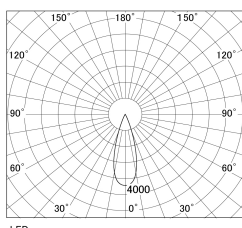

Item no. DD130-0535MB9030-DM1

Series Name: CAMOS Hospitality
Antiglare downlight (DD130)

■ Direct Horizontal Illuminance DD130-0535MB9030-DM1

φ	Illuminance Angle	Beam Angle	Vertical Illuminance(lx)
530	30°	32°	6780
1070			1700
1600			750
2140			420
			270
			190
			140
			110

Luminous flux : 475 lm

Installation	Recessed mount
Type	Φ60 adjustable downlight: Antiglare type
Fixture wattage	7.2W
Beam angle	32deg
Color Temp.	3000K
CRI	Ra>90
Luminous	476 lm
Body	Die-cast aluminum alloy
Body finish	N/A
Trim finish	Black
Reflector finish	Mirror
IP Rate	IP20
Light source	COB module
Input Voltage	AC220~240V
Dimming Type	1-10v Dimmable
Certificate	CE, CCC
Cut Hole	60mm