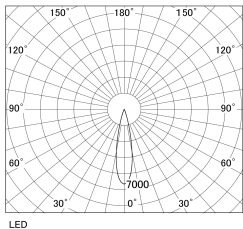

Item no. DD130-0525CB9030-DM1

Series Name: CAMOS Hospitality
Antiglare downlight (DD130)

Direct Horizontal Illuminance DD130-0525CB9030-DM1		Beam Angle	Vertical Illuminance(lx)
φ	Illuminance Angle	21°	22°
370	1	5000	11870
740	2	2000	2970
1110	3	1000	1320
1480	m	500	740
		240	470
		190	330
			240
			190

Luminous flux : 455 lm

Installation	Recessed mount
Type	Φ60 adjustable downlight: Antiglare type
Fixture wattage	7.2W
Beam angle	22deg
Color Temp.	3000K
CRI	Ra>90
Luminous	453 lm
Body	Die-cast aluminum alloy
Body finish	N/A
Trim finish	Black
Reflector finish	Black Chrome
IP Rate	IP20
Light source	COB module
Input Voltage	AC220~240V
Dimming Type	1-10v Dimmable
Certificate	CE, CCC
Cut Hole	60mm