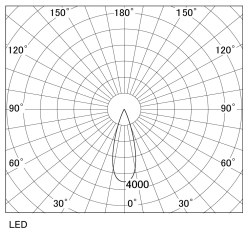

Item no. DD130-0535CB9030-DM1

Series Name: CAMOS Hospitality
Antiglare downlight (DD130)

Installation	Recessed mount
Type	Φ60 adjustable downlight: Antiglare type
Fixture wattage	7.2W
Beam angle	31deg
Color Temp.	3000K
CRI	Ra>90
Luminous	474 lm
Body	Die-cast aluminum alloy
Body finish	N/A
Trim finish	Black
Reflector finish	Black Chrome
IP Rate	IP20
Light source	COB module
Input Voltage	AC220~240V
Dimming Type	1-10v Dimmable
Certificate	CE, CCC
Cut Hole	60mm