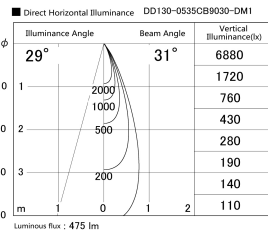

Item no. DD130-0535CB9030-DM1

Series Name: CAMOS Hospitality
Antiglare downlight (DD130)

Installation	Recessed mount
Type	Φ60 adjustable downlight: Antiglare type
Fixture wattage	7.2W
Beam angle	31deg
Color Temp.	3000K
CRI	Ra>90
Luminous	474 lm
Body	Die-cast aluminum alloy
Body finish	N/A
Trim finish	Black
Reflector finish	Black Chrome
IP Rate	IP20
Light source	COB module
Input Voltage	AC220~240V
Dimming Type	1-10v Dimmable
Certificate	CE, CCC
Cut Hole	60mm