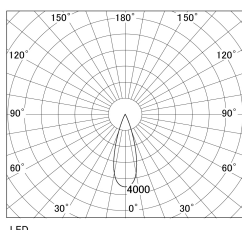

Item no. DD130-0535BB9030-DM1

Series Name: CAMOS Hospitality
Antiglare downlight (DD130)

■ Direct Horizontal Illuminance DD130-0535BB9030-DM1

φ	Illuminance Angle	Beam Angle	Vertical Illuminance(lx)
	29°	31°	6880
510			1720
1030			760
1550			430
2060			280
			190
			140
			110

Luminous flux : 475 lm

Installation	Recessed mount
Type	Φ60 adjustable downlight: Antiglare type
Fixture wattage	7.2W
Beam angle	31deg
Color Temp.	3000K
CRI	Ra>90
Luminous	473 lm
Body	Die-cast aluminum alloy
Body finish	N/A
Trim finish	Black
Reflector finish	Black
IP Rate	IP20
Light source	COB module
Input Voltage	AC220~240V
Dimming Type	1-10v Dimmable
Certificate	CE, CCC
Cut Hole	60mm