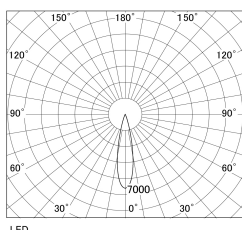

Item no. DD130-0525WB9030-DM1

Series Name: CAMOS Hospitality
Antiglare downlight (DD130)

■ Direct Horizontal Illuminance DD130-0525WB9030-DM1

φ	Illuminance Angle	Beam Angle	Vertical Illuminance(lx)
	21°	22°	11760
370	5000		2940
740	2000		1310
1110	1000		740
1480	500		470
			330
			240
			180

Luminous flux : 455 lm

Installation	Recessed mount
Type	Φ60 adjustable downlight: Antiglare type
Fixture wattage	7.2W
Beam angle	22deg
Color Temp.	3000K
CRI	Ra>90
Luminous	454 lm
Body	Die-cast aluminum alloy
Body finish	N/A
Trim finish	Black
Reflector finish	White
IP Rate	IP20
Light source	COB module
Input Voltage	AC220~240V
Dimming Type	1-10v Dimmable
Certificate	CE, CCC
Cut Hole	60mm