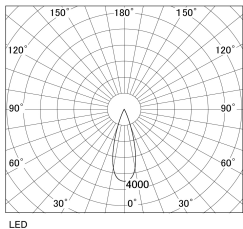

Item no. DD130-0535WB9030-DM1

Series Name: CAMOS Hospitality  
Antiglare downlight (DD130)

■ Direct Horizontal Illuminance DD130-0535WB9030-DM1

φ	Illuminance Angle	Beam Angle	Vertical Illuminance(lx)
530	30°	31°	6840
1070			1710
1600			760
2140			430
			270
			190
			140
			110

Luminous flux : 475 lm

Installation	Recessed mount
Type	Φ60 adjustable downlight: Antiglare type
Fixture wattage	7.2W
Beam angle	31deg
Color Temp.	3000K
CRI	Ra>90
Luminous	475 lm
Body	Die-cast aluminum alloy
Body finish	N/A
Trim finish	Black
Reflector finish	White
IP Rate	IP20
Light source	COB module
Input Voltage	AC220~240V
Dimming Type	1-10v Dimmable
Certificate	CE, CCC
Cut Hole	60mm