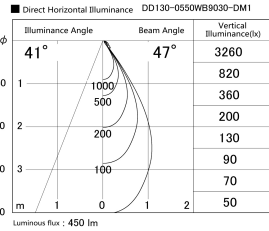

Item no. DD130-0550WB9030-DM1

Series Name: CAMOS Hospitality
Antiglare downlight (DD130)

Installation	Recessed mount
Type	Φ60 adjustable downlight: Antiglare type
Fixture wattage	7.2W
Beam angle	47deg
Color Temp.	3000K
CRI	Ra>90
Luminous	448 lm
Body	Die-cast aluminum alloy
Body finish	N/A
Trim finish	Black
Reflector finish	White
IP Rate	IP20
Light source	COB module
Input Voltage	AC220~240V
Dimming Type	1-10v Dimmable
Certificate	CE, CCC
Cut Hole	60mm