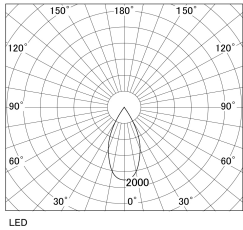

Item no. DD130-0550WB9030-DM1

Series Name: CAMOS Hospitality
Antiglare downlight (DD130)

Installation	Recessed mount
Type	Φ60 adjustable downlight: Antiglare type
Fixture wattage	7.2W
Beam angle	47deg
Color Temp.	3000K
CRI	Ra>90
Luminous	448 lm
Body	Die-cast aluminum alloy
Body finish	N/A
Trim finish	Black
Reflector finish	White
IP Rate	IP20
Light source	COB module
Input Voltage	AC220~240V
Dimming Type	1-10v Dimmable
Certificate	CE, CCC
Cut Hole	60mm