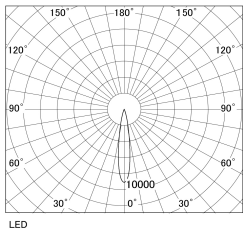

Item no. DD130-1015MB9030-DM1

Series Name: CAMOS Hospitality  
Antiglare downlight (DD130)

■ Direct Horizontal Illuminance DD130-1015MB9030-DM1

| φ    | Illuminance Angle | Beam Angle | Vertical Illuminance(lx) |
|------|-------------------|------------|--------------------------|
| 17°  | 17°               | 17°        | 19100                    |
| 290  | 1                 | 5000       | 4770                     |
| 590  | 2                 | 2000       | 2120                     |
| 890  | 3                 | 1000       | 1190                     |
| 1190 | m                 | 500        | 760                      |
|      |                   |            | 530                      |
|      |                   |            | 390                      |
|      |                   |            | 300                      |

Luminous flux : 520 lm

|                  |   |
|------------------|---|
| Installation     | Recessed mount                              |
| Type             | Φ60 adjustable downlight:<br>Antiglare type |
| Fixture wattage  | 8.8W  |
| Beam angle       | 17deg                                       |
| Color Temp.      | 3000K                                       |
| CRI              | Ra>90                                       |
| Luminous         | 522 lm                                      |
| Body             | Die-cast aluminum alloy                     |
| Body finish      | N/A   |
| Trim finish      | Black                                       |
| Reflector finish | Mirror                                      |
| IP Rate          | IP20  |
| Light source     | COB module                                  |
| Input Voltage    | AC220~240V                                  |
| Dimming Type     | 1-10v Dimmable                              |
| Certificate      | CE, CCC                                     |
| Cut Hole         | 60mm  |