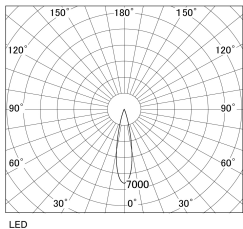

Item no. DD130-1025MB9030-DM1

Series Name: CAMOS Hospitality
Antiglare downlight (DD130)

■ Direct Horizontal Illuminance DD130-1025MB9030-DM1			
φ	Illuminance Angle	Beam Angle	Vertical Illuminance(lx)
	21°	22°	15000
370	5000		3750
740	2000		1670
1110	1000		940
1480	500		600
		1	420
		2	310
		2	230

Luminous flux : 580 lm

Installation	Recessed mount
Type	Φ60 adjustable downlight: Antiglare type
Fixture wattage	8.8W
Beam angle	22deg
Color Temp.	3000K
CRI	Ra>90
Luminous	579 lm
Body	Die-cast aluminum alloy
Body finish	N/A
Trim finish	Black
Reflector finish	Mirror
IP Rate	IP20
Light source	COB module
Input Voltage	AC220~240V
Dimming Type	1-10v Dimmable
Certificate	CE, CCC
Cut Hole	60mm