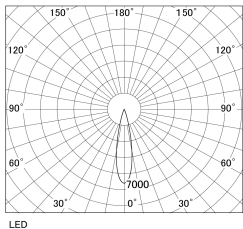

Item no. DD130-1025MB9030-DM1

Series Name: CAMOS Hospitality
Antiglare downlight (DD130)

■ Direct Horizontal Illuminance DD130-1025MB9030-DM1			
φ	Illuminance Angle	Beam Angle	Vertical Illuminance(lx)
370	21°	22°	15000
740			3750
1110			1670
1480			940
			600
			420
			310
			230

Luminous flux : 580 lm

Installation	Recessed mount
Type	Φ60 adjustable downlight: Antiglare type
Fixture wattage	8.8W
Beam angle	22deg
Color Temp.	3000K
CRI	Ra>90
Luminous	579 lm
Body	Die-cast aluminum alloy
Body finish	N/A
Trim finish	Black
Reflector finish	Mirror
IP Rate	IP20
Light source	COB module
Input Voltage	AC220~240V
Dimming Type	1-10v Dimmable
Certificate	CE, CCC
Cut Hole	60mm