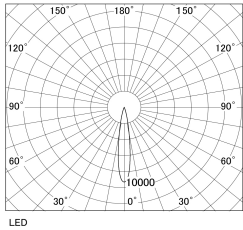

Item no. DD130-1015CB9030-DM1

Series Name: CAMOS Hospitality
Antiglare downlight (DD130)

■ Direct Horizontal Illuminance DD130-1015CB9030-DM1

φ	Illuminance Angle	Beam Angle	Vertical Illuminance(lx)
	16°	17°	19710
280	1	5000	4930
		2000	2190
560	2	1000	1230
		500	790
840	3		550
			400
1120	m		310

Luminous flux : 525 lm

Installation	Recessed mount
Type	Φ60 adjustable downlight: Antiglare type
Fixture wattage	8.8W
Beam angle	17deg
Color Temp.	3000K
CRI	Ra>90
Luminous	527 lm
Body	Die-cast aluminum alloy
Body finish	N/A
Trim finish	Black
Reflector finish	Black Chrome
IP Rate	IP20
Light source	COB module
Input Voltage	AC220~240V
Dimming Type	1-10v Dimmable
Certificate	CE, CCC
Cut Hole	60mm