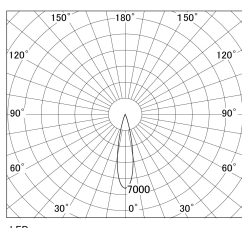

Item no. DD130-1025WB9030-DM1

Series Name: CAMOS Hospitality
Antiglare downlight (DD130)

■ Direct Horizontal Illuminance DD130-1025WB9030-DM1

φ	Illuminance Angle	Beam Angle	Vertical Illuminance(lx)
370	21°	22°	15050
740			3760
1110			1670
1480			940
			600
			420
			310
			240

Luminous flux : 580 lm

Installation	Recessed mount
Type	Φ60 adjustable downlight: Antiglare type
Fixture wattage	8.8W
Beam angle	22deg
Color Temp.	3000K
CRI	Ra>90
Luminous	581 lm
Body	Die-cast aluminum alloy
Body finish	N/A
Trim finish	Black
Reflector finish	White
IP Rate	IP20
Light source	COB module
Input Voltage	AC220~240V
Dimming Type	1-10v Dimmable
Certificate	CE, CCC
Cut Hole	60mm