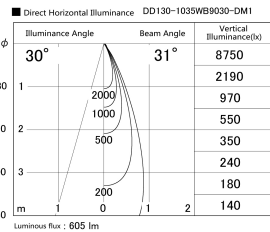

Item no. DD130-1035WB9030-DM1

Series Name: CAMOS Hospitality
Antiglare downlight (DD130)

Installation	Recessed mount
Type	Φ60 adjustable downlight: Antiglare type
Fixture wattage	8.8W
Beam angle	31deg
Color Temp.	3000K
CRI	Ra>90
Luminous	607 lm
Body	Die-cast aluminum alloy
Body finish	N/A
Trim finish	Black
Reflector finish	White
IP Rate	IP20
Light source	COB module
Input Voltage	AC220~240V
Dimming Type	1-10v Dimmable
Certificate	CE, CCC
Cut Hole	60mm