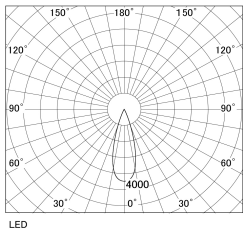

Item no. DD130-1035WB9030-DM1

Series Name: CAMOS Hospitality
Antiglare downlight (DD130)

Installation	Recessed mount
Type	Φ60 adjustable downlight: Antiglare type
Fixture wattage	8.8W
Beam angle	31deg
Color Temp.	3000K
CRI	Ra>90
Luminous	607 lm
Body	Die-cast aluminum alloy
Body finish	N/A
Trim finish	Black
Reflector finish	White
IP Rate	IP20
Light source	COB module
Input Voltage	AC220~240V
Dimming Type	1-10v Dimmable
Certificate	CE, CCC
Cut Hole	60mm