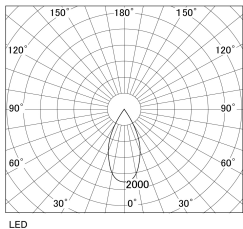

Item no. DD130-1050WB9030-DM1

Series Name: CAMOS Hospitality
Antiglare downlight (DD130)

■ Direct Horizontal Illuminance DD130-1050WB9030-DM1

φ	Illuminance Angle	Beam Angle	Vertical Illuminance(lx)
	41°	47°	4170
740			1040
1490			460
2240			260
3990			170
			120
			90
			70

Luminous flux : 575 lm

Installation	Recessed mount
Type	Φ60 adjustable downlight: Antiglare type
Fixture wattage	8.8W
Beam angle	47deg
Color Temp.	3000K
CRI	Ra>90
Luminous	573 lm
Body	Die-cast aluminum alloy
Body finish	N/A
Trim finish	Black
Reflector finish	White
IP Rate	IP20
Light source	COB module
Input Voltage	AC220~240V
Dimming Type	1-10v Dimmable
Certificate	CE, CCC
Cut Hole	60mm