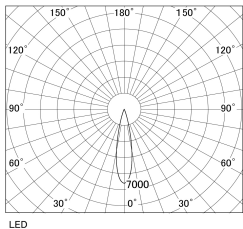

Item no. DD130-1225MB9030-DM1

Series Name: CAMOS Hospitality
Antiglare downlight (DD130)

■ Direct Horizontal Illuminance DD130-1225MB9030-DM1

φ	Illuminance Angle	Beam Angle	Vertical Illuminance(lx)
370	21°	22°	18010
740			4500
1110			2000
1480			1130
			720
			500
			370
			280

Luminous flux : 695 lm

Installation	Recessed mount
Type	Φ60 adjustable downlight: Antiglare type
Fixture wattage	10.5W
Beam angle	22deg
Color Temp.	3000K
CRI	Ra>90
Luminous	695 lm
Body	Die-cast aluminum alloy
Body finish	N/A
Trim finish	Black
Reflector finish	Mirror
IP Rate	IP20
Light source	COB module
Input Voltage	AC220~240V
Dimming Type	1-10v Dimmable
Certificate	CE, CCC
Cut Hole	60mm