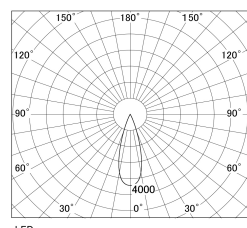

Item no. DD130-1235MB9030-DM1

Series Name: CAMOS Hospitality
Antiglare downlight (DD130)

■ Direct Horizontal Illuminance DD130-1235MB9030-DM1

φ	Illuminance Angle	Beam Angle	Vertical Illuminance(lx)
530	30°	32°	10400
1070			2600
1600			1160
2140			650
			420
			290
			210
			160

Luminous flux: 730 lm

Installation	Recessed mount
Type	Φ60 adjustable downlight: Antiglare type
Fixture wattage	10.5W
Beam angle	32deg
Color Temp.	3000K
CRI	Ra>90
Luminous	730 lm
Body	Die-cast aluminum alloy
Body finish	N/A
Trim finish	Black
Reflector finish	Mirror
IP Rate	IP20
Light source	COB module
Input Voltage	AC220~240V
Dimming Type	1-10v Dimmable
Certificate	CE, CCC
Cut Hole	60mm