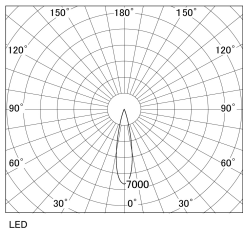

Item no. DD130-1225CB9030-DM1

Series Name: CAMOS Hospitality
Antiglare downlight (DD130)

■ Direct Horizontal Illuminance DD130-1225CB9030-DM1

φ	Illuminance Angle	Beam Angle	Vertical Illuminance(lx)
370	21°	22°	18240
740			4560
1110			2030
1480			1140
			730
			510
			370
			290

Luminous flux : 695 lm

Installation	Recessed mount
Type	Φ60 adjustable downlight: Antiglare type
Fixture wattage	10.5W
Beam angle	22deg
Color Temp.	3000K
CRI	Ra>90
Luminous	696 lm
Body	Die-cast aluminum alloy
Body finish	N/A
Trim finish	Black
Reflector finish	Black Chrome
IP Rate	IP20
Light source	COB module
Input Voltage	AC220~240V
Dimming Type	1-10v Dimmable
Certificate	CE, CCC
Cut Hole	60mm