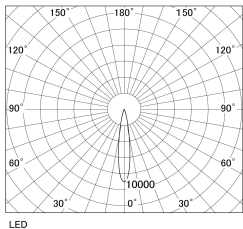

Item no. DD130-1215WB9030-DM1

Series Name: CAMOS Hospitality
Antiglare downlight (DD130)

Direct Horizontal Illuminance DD130-1215WB9030-DM1			
φ	Illuminance Angle	Beam Angle	Vertical Illuminance(lx)
	17°	17°	22640
290	10000		5660
	5000		2520
590	2000		1410
	1000		910
890	500		630
	250		460
1190	125		350

Luminous flux : 620 lm

Installation	Recessed mount
Type	Φ60 adjustable downlight: Antiglare type
Fixture wattage	10.5W
Beam angle	17deg
Color Temp.	3000K
CRI	Ra>90
Luminous	622 lm
Body	Die-cast aluminum alloy
Body finish	N/A
Trim finish	Black
Reflector finish	White
IP Rate	IP20
Light source	COB module
Input Voltage	AC220~240V
Dimming Type	1-10v Dimmable
Certificate	CE, CCC
Cut Hole	60mm