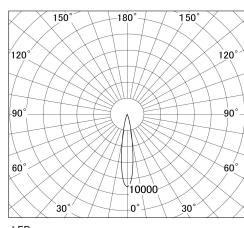

Item no. DD130-1215WB9030-DM1

Series Name: CAMOS Hospitality
Antiglare downlight (DD130)

Installation	Recessed mount
Type	Φ60 adjustable downlight: Antiglare type
Fixture wattage	10.5W
Beam angle	17deg
Color Temp.	3000K
CRI	Ra>90
Luminous	622 lm
Body	Die-cast aluminum alloy
Body finish	N/A
Trim finish	Black
Reflector finish	White
IP Rate	IP20
Light source	COB module
Input Voltage	AC220~240V
Dimming Type	1-10v Dimmable
Certificate	CE, CCC
Cut Hole	60mm

■ Direct Horizontal Illuminance DD130-1215WB9030-DM1

φ	Illuminance Angle	Beam Angle	Vertical Illuminance(lx)
	17°	17°	22640
290	10000		5660
	5000		2520
590	2000		1410
	1000		910
890	500		630
	250		460
1190	125		350

Luminous flux : 620 lm