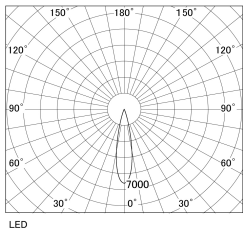

Item no. DD130-1225WB9030-DM1

Series Name: CAMOS Hospitality
Antiglare downlight (DD130)

Direct Horizontal Illuminance DD130-1225WB9030-DM1			
φ	Illuminance Angle	Beam Angle	Vertical Illuminance(lx)
	21°	22°	18060
370	1	5000	4510
740	2	2000	2010
1110	3	1000	1130
1480	m	500	720
		280	500
			370
			280

Luminous flux : 695 lm

Installation	Recessed mount
Type	Φ60 adjustable downlight: Antiglare type
Fixture wattage	10.5W
Beam angle	22deg
Color Temp.	3000K
CRI	Ra>90
Luminous	697 lm
Body	Die-cast aluminum alloy
Body finish	N/A
Trim finish	Black
Reflector finish	White
IP Rate	IP20
Light source	COB module
Input Voltage	AC220~240V
Dimming Type	1-10v Dimmable
Certificate	CE, CCC
Cut Hole	60mm