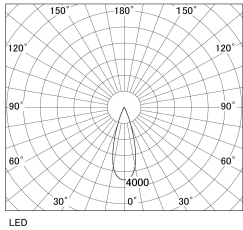

Item no. DD130-0535BB9035-DM1

Series Name: CAMOS Hospitality  
Antiglare downlight (DD130)

Installation	Recessed mount
Type	Φ60 adjustable downlight: Antiglare type
Fixture wattage	7.2W
Beam angle	31deg
Color Temp.	3500K
CRI	Ra>90
Luminous	482 lm
Body	Die-cast aluminum alloy
Body finish	N/A
Trim finish	Black
Reflector finish	Black
IP Rate	IP20
Light source	COB module
Input Voltage	AC220~240V
Dimming Type	1-10v Dimmable
Certificate	CE, CCC
Cut Hole	60mm