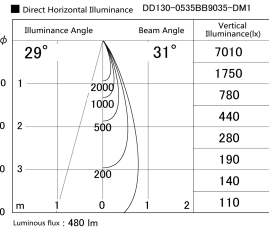

Item no. DD130-0535BB9035-DM1

Series Name: CAMOS Hospitality  
Antiglare downlight (DD130)

Installation	Recessed mount
Type	Φ60 adjustable downlight: Antiglare type
Fixture wattage	7.2W
Beam angle	31deg
Color Temp.	3500K
CRI	Ra>90
Luminous	482 lm
Body	Die-cast aluminum alloy
Body finish	N/A
Trim finish	Black
Reflector finish	Black
IP Rate	IP20
Light source	COB module
Input Voltage	AC220~240V
Dimming Type	1-10v Dimmable
Certificate	CE, CCC
Cut Hole	60mm