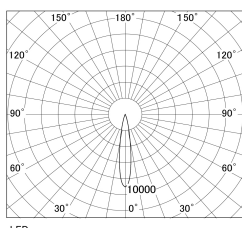

Item no. DD130-0515WB9035-DM1

Series Name: CAMOS Hospitality  
Antiglare downlight (DD130)

■ Direct Horizontal Illuminance DD130-0515WB9035-DM1

φ	Illuminance Angle	Beam Angle	Vertical Illuminance(lx)
290	17°	17°	15030
190			3760
140			1670
110			940
80			600
60			420
45			310
30			230

Luminous flux : 415 lm

Installation	Recessed mount
Type	Φ60 adjustable downlight: Antiglare type
Fixture wattage	7.2W
Beam angle	17deg
Color Temp.	3500K
CRI	Ra>90
Luminous	413 lm
Body	Die-cast aluminum alloy
Body finish	N/A
Trim finish	Black
Reflector finish	White
IP Rate	IP20
Light source	COB module
Input Voltage	AC220~240V
Dimming Type	1-10v Dimmable
Certificate	CE, CCC
Cut Hole	60mm