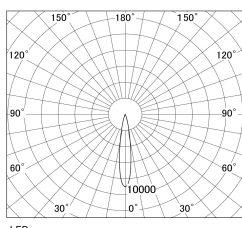

Item no. DD130-0515WB9035-DM1

Series Name: CAMOS Hospitality
Antiglare downlight (DD130)

■ Direct Horizontal Illuminance DD130-0515WB9035-DM1

φ	Illuminance Angle	Beam Angle	Vertical Illuminance(lx)
	17°	17°	15030
290	1	5000	3760
		2000	1670
590	2	1000	940
		500	600
890	3		420
			310
1190	m		230

Luminous flux : 415 lm

Installation	Recessed mount
Type	Φ60 adjustable downlight: Antiglare type
Fixture wattage	7.2W
Beam angle	17deg
Color Temp.	3500K
CRI	Ra>90
Luminous	413 lm
Body	Die-cast aluminum alloy
Body finish	N/A
Trim finish	Black
Reflector finish	White
IP Rate	IP20
Light source	COB module
Input Voltage	AC220~240V
Dimming Type	1-10v Dimmable
Certificate	CE, CCC
Cut Hole	60mm