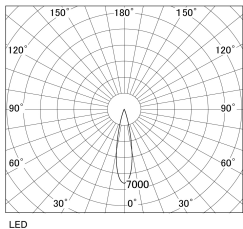

Item no. DD130-0525WB9035-DM1

Series Name: CAMOS Hospitality  
Antiglare downlight (DD130)

|                  |   |
|------------------|---|
| Installation     | Recessed mount                              |
| Type             | Φ60 adjustable downlight:<br>Antiglare type |
| Fixture wattage  | 7.2W  |
| Beam angle       | 22deg                                       |
| Color Temp.      | 3500K                                       |
| CRI              | Ra>90                                       |
| Luminous         | 463 lm                                      |
| Body             | Die-cast aluminum alloy                     |
| Body finish      | N/A   |
| Trim finish      | Black                                       |
| Reflector finish | White                                       |
| IP Rate          | IP20  |
| Light source     | COB module                                  |
| Input Voltage    | AC220~240V                                  |
| Dimming Type     | 1-10v Dimmable                              |
| Certificate      | CE, CCC                                     |
| Cut Hole         | 60mm  |