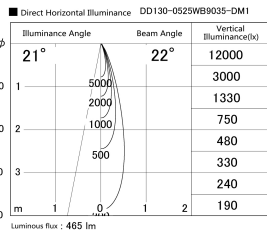

Item no. DD130-0525WB9035-DM1

Series Name: CAMOS Hospitality  
Antiglare downlight (DD130)

|                  |   |
|------------------|---|
| Installation     | Recessed mount                              |
| Type             | Φ60 adjustable downlight:<br>Antiglare type |
| Fixture wattage  | 7.2W  |
| Beam angle       | 22deg                                       |
| Color Temp.      | 3500K                                       |
| CRI              | Ra>90                                       |
| Luminous         | 463 lm                                      |
| Body             | Die-cast aluminum alloy                     |
| Body finish      | N/A   |
| Trim finish      | Black                                       |
| Reflector finish | White                                       |
| IP Rate          | IP20  |
| Light source     | COB module                                  |
| Input Voltage    | AC220~240V                                  |
| Dimming Type     | 1-10v Dimmable                              |
| Certificate      | CE, CCC                                     |
| Cut Hole         | 60mm  |