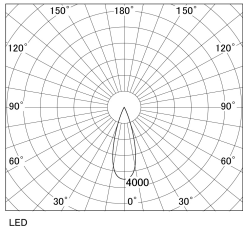

Item no. DD130-0535WB9035-DM1

Series Name: CAMOS Hospitality
Antiglare downlight (DD130)

■ Direct Horizontal Illuminance DD130-0535WB9035-DM1

Beam Angle	Vertical Illuminance(lx)
30°	6970
31°	1740
1	770
2	440
3	280
1600	190
3140	140
m	110

Luminous flux : 485 lm

Installation	Recessed mount
Type	Φ60 adjustable downlight: Antiglare type
Fixture wattage	7.2W
Beam angle	31deg
Color Temp.	3500K
CRI	Ra>90
Luminous	484 lm
Body	Die-cast aluminum alloy
Body finish	N/A
Trim finish	Black
Reflector finish	White
IP Rate	IP20
Light source	COB module
Input Voltage	AC220~240V
Dimming Type	1-10v Dimmable
Certificate	CE, CCC
Cut Hole	60mm