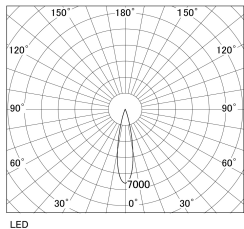

Item no. DD130-1025MB9035-DM1

Series Name: CAMOS Hospitality
Antiglare downlight (DD130)

■ Direct Horizontal Illuminance DD130-1025MB9035-DM1

Beam Angle	Vertical Illuminance(lx)
21°	15320
22°	3830
370	1700
740	960
1110	610
1480	430
	310
	240

Luminous flux : 590 lm

Installation	Recessed mount
Type	Φ60 adjustable downlight: Antiglare type
Fixture wattage	8.8W
Beam angle	22deg
Color Temp.	3500K
CRI	Ra>90
Luminous	591 lm
Body	Die-cast aluminum alloy
Body finish	N/A
Trim finish	Black
Reflector finish	Mirror
IP Rate	IP20
Light source	COB module
Input Voltage	AC220~240V
Dimming Type	1-10v Dimmable
Certificate	CE, CCC
Cut Hole	60mm