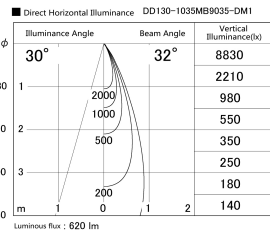

Item no. DD130-1035MB9035-DM1

Series Name: CAMOS Hospitality  
Antiglare downlight (DD130)

Installation	Recessed mount
Type	Φ60 adjustable downlight: Antiglare type
Fixture wattage	8.8W
Beam angle	32deg
Color Temp.	3500K
CRI	Ra>90
Luminous	620 lm
Body	Die-cast aluminum alloy
Body finish	N/A
Trim finish	Black
Reflector finish	Mirror
IP Rate	IP20
Light source	COB module
Input Voltage	AC220~240V
Dimming Type	1-10v Dimmable
Certificate	CE, CCC
Cut Hole	60mm