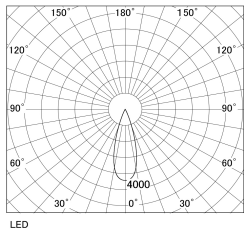

Item no. DD130-1035MB9035-DM1

Series Name: CAMOS Hospitality  
Antiglare downlight (DD130)

Installation	Recessed mount
Type	Φ60 adjustable downlight: Antiglare type
Fixture wattage	8.8W
Beam angle	32deg
Color Temp.	3500K
CRI	Ra>90
Luminous	620 lm
Body	Die-cast aluminum alloy
Body finish	N/A
Trim finish	Black
Reflector finish	Mirror
IP Rate	IP20
Light source	COB module
Input Voltage	AC220~240V
Dimming Type	1-10v Dimmable
Certificate	CE, CCC
Cut Hole	60mm