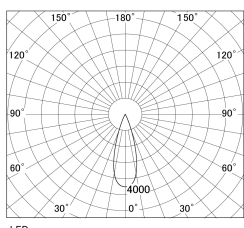

Item no. DD130-1035CB9035-DM1

Series Name: CAMOS Hospitality
Antiglare downlight (DD130)

Installation	Recessed mount
Type	Φ60 adjustable downlight: Antiglare type
Fixture wattage	8.8W
Beam angle	31deg
Color Temp.	3500K
CRI	Ra>90
Luminous	618 lm
Body	Die-cast aluminum alloy
Body finish	N/A
Trim finish	Black
Reflector finish	Black Chrome
IP Rate	IP20
Light source	COB module
Input Voltage	AC220~240V
Dimming Type	1-10v Dimmable
Certificate	CE, CCC
Cut Hole	60mm