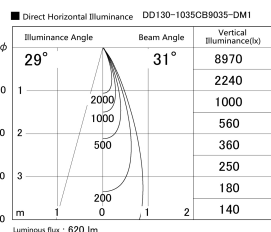

Item no. DD130-1035CB9035-DM1

Series Name: CAMOS Hospitality
Antiglare downlight (DD130)

Installation	Recessed mount
Type	Φ60 adjustable downlight: Antiglare type
Fixture wattage	8.8W
Beam angle	31deg
Color Temp.	3500K
CRI	Ra>90
Luminous	618 lm
Body	Die-cast aluminum alloy
Body finish	N/A
Trim finish	Black
Reflector finish	Black Chrome
IP Rate	IP20
Light source	COB module
Input Voltage	AC220~240V
Dimming Type	1-10v Dimmable
Certificate	CE, CCC
Cut Hole	60mm