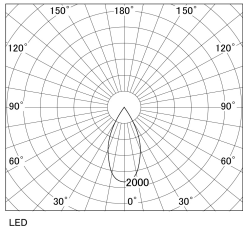

Item no. DD130-1050BB9035-DM1

Series Name: CAMOS Hospitality
Antiglare downlight (DD130)

Installation	Recessed mount
Type	Φ60 adjustable downlight: Antiglare type
Fixture wattage	8.8W
Beam angle	46deg
Color Temp.	3500K
CRI	Ra>90
Luminous	579 lm
Body	Die-cast aluminum alloy
Body finish	N/A
Trim finish	Black
Reflector finish	Black
IP Rate	IP20
Light source	COB module
Input Voltage	AC220~240V
Dimming Type	1-10v Dimmable
Certificate	CE, CCC
Cut Hole	60mm