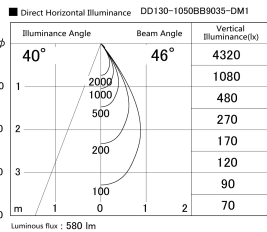

Item no. DD130-1050BB9035-DM1

Series Name: CAMOS Hospitality
Antiglare downlight (DD130)

Installation	Recessed mount
Type	Φ60 adjustable downlight: Antiglare type
Fixture wattage	8.8W
Beam angle	46deg
Color Temp.	3500K
CRI	Ra>90
Luminous	579 lm
Body	Die-cast aluminum alloy
Body finish	N/A
Trim finish	Black
Reflector finish	Black
IP Rate	IP20
Light source	COB module
Input Voltage	AC220~240V
Dimming Type	1-10v Dimmable
Certificate	CE, CCC
Cut Hole	60mm