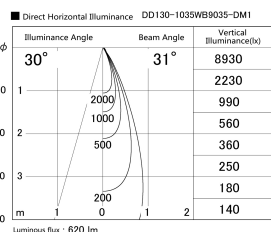

Item no. DD130-1035WB9035-DM1

Series Name: CAMOS Hospitality  
Antiglare downlight (DD130)

Installation	Recessed mount
Type	Φ60 adjustable downlight: Antiglare type
Fixture wattage	8.8W
Beam angle	31deg
Color Temp.	3500K
CRI	Ra>90
Luminous	620 lm
Body	Die-cast aluminum alloy
Body finish	N/A
Trim finish	Black
Reflector finish	White
IP Rate	IP20
Light source	COB module
Input Voltage	AC220~240V
Dimming Type	1-10v Dimmable
Certificate	CE, CCC
Cut Hole	60mm