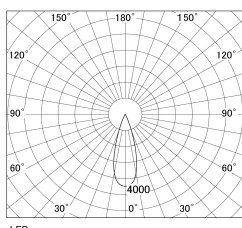

Item no. DD130-1035WB9035-DM1

Series Name: CAMOS Hospitality  
Antiglare downlight (DD130)

Installation	Recessed mount
Type	Φ60 adjustable downlight: Antiglare type
Fixture wattage	8.8W
Beam angle	31deg
Color Temp.	3500K
CRI	Ra>90
Luminous	620 lm
Body	Die-cast aluminum alloy
Body finish	N/A
Trim finish	Black
Reflector finish	White
IP Rate	IP20
Light source	COB module
Input Voltage	AC220~240V
Dimming Type	1-10v Dimmable
Certificate	CE, CCC
Cut Hole	60mm