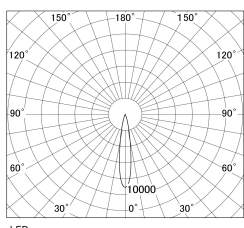

Item no. DD130-1215MB9035-DM1

Series Name: CAMOS Hospitality
Antiglare downlight (DD130)

■ Direct Horizontal Illuminance DD130-1215MB9035-DM1

φ	Illuminance Angle	Beam Angle	Vertical Illuminance(lx)
290	17°	17°	23410
590			5850
890			2600
1190			1460
			940
			650
			480
			370

Luminous flux : 640 lm

Installation	Recessed mount
Type	Φ60 adjustable downlight: Antiglare type
Fixture wattage	10.5W
Beam angle	17deg
Color Temp.	3500K
CRI	Ra>90
Luminous	640 lm
Body	Die-cast aluminum alloy
Body finish	N/A
Trim finish	Black
Reflector finish	Mirror
IP Rate	IP20
Light source	COB module
Input Voltage	AC220~240V
Dimming Type	1-10v Dimmable
Certificate	CE, CCC
Cut Hole	60mm