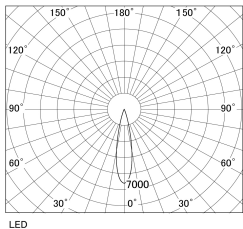

Item no. DD130-1225MB9035-DM1

Series Name: CAMOS Hospitality
Antiglare downlight (DD130)

■ Direct Horizontal Illuminance DD130-1225MB9035-DM1

φ	Illuminance Angle	Beam Angle	Vertical Illuminance(lx)
370	21°	22°	18370
740			4590
1110			2040
1480			1150
			730
			510
			370
			290

Luminous flux : 710 lm

Installation	Recessed mount
Type	Φ60 adjustable downlight: Antiglare type
Fixture wattage	10.5W
Beam angle	22deg
Color Temp.	3500K
CRI	Ra>90
Luminous	709 lm
Body	Die-cast aluminum alloy
Body finish	N/A
Trim finish	Black
Reflector finish	Mirror
IP Rate	IP20
Light source	COB module
Input Voltage	AC220~240V
Dimming Type	1-10v Dimmable
Certificate	CE, CCC
Cut Hole	60mm