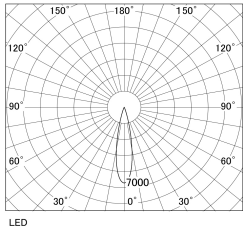

Item no. DD130-1225BB9035-DM1

Series Name: CAMOS Hospitality  
Antiglare downlight (DD130)

■ Direct Horizontal Illuminance DD130-1225BB9035-DM1

φ	Illuminance Angle	Beam Angle	Vertical Illuminance(lx)
370	21°	22°	18740
740			4680
1110			2080
1480			1170
			750
			520
			380
			290

Luminous flux : 705 lm

Installation	Recessed mount
Type	Φ60 adjustable downlight: Antiglare type
Fixture wattage	10.5W
Beam angle	22deg
Color Temp.	3500K
CRI	Ra>90
Luminous	706 lm
Body	Die-cast aluminum alloy
Body finish	N/A
Trim finish	Black
Reflector finish	Black
IP Rate	IP20
Light source	COB module
Input Voltage	AC220~240V
Dimming Type	1-10v Dimmable
Certificate	CE, CCC
Cut Hole	60mm