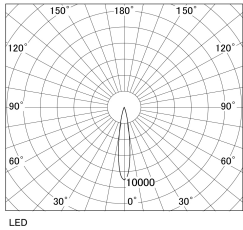

Item no. DD130-1215WB9035-DM1

Series Name: CAMOS Hospitality  
Antiglare downlight (DD130)

■ Direct Horizontal Illuminance DD130-1215WB9035-DM1

φ	Illuminance Angle	Beam Angle	Vertical Illuminance(lx)
	17°	17°	23070
290	10000		5770
	5000		2560
590	2000		1440
	1000		920
890			640
	500		470
1190			360

Luminous flux : 635 lm

Installation	Recessed mount
Type	Φ60 adjustable downlight: Antiglare type
Fixture wattage	10.5W
Beam angle	17deg
Color Temp.	3500K
CRI	Ra>90
Luminous	634 lm
Body	Die-cast aluminum alloy
Body finish	N/A
Trim finish	Black
Reflector finish	White
IP Rate	IP20
Light source	COB module
Input Voltage	AC220~240V
Dimming Type	1-10v Dimmable
Certificate	CE, CCC
Cut Hole	60mm