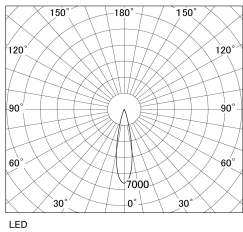

Item no. DD130-1225WB9035-DM1

Series Name: CAMOS Hospitality  
Antiglare downlight (DD130)

■ Direct Horizontal Illuminance DD130-1225WB9035-DM1

φ	Illuminance Angle	Beam Angle	Vertical Illuminance(lx)
	21°	22°	18420
370			4610
740			2050
1110			1150
1480			740
			510
			380
			290

Luminous flux : 710 lm

Installation	Recessed mount
Type	Φ60 adjustable downlight: Antiglare type
Fixture wattage	10.5W
Beam angle	22deg
Color Temp.	3500K
CRI	Ra>90
Luminous	711 lm
Body	Die-cast aluminum alloy
Body finish	N/A
Trim finish	Black
Reflector finish	White
IP Rate	IP20
Light source	COB module
Input Voltage	AC220~240V
Dimming Type	1-10v Dimmable
Certificate	CE, CCC
Cut Hole	60mm