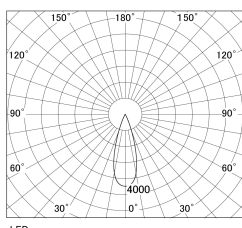

Item no. DD130-1235WB9035-DM1

Series Name: CAMOS Hospitality
Antiglare downlight (DD130)

■ Direct Horizontal Illuminance DD130-1235WB9035-DM1

φ	Illuminance Angle	Beam Angle	Vertical Illuminance(lx)
530	30°	31°	10720
1070			2680
1600			1190
2140			670
			430
			300
			220
			170

Luminous flux : 745 lm

Installation	Recessed mount
Type	Φ60 adjustable downlight: Antiglare type
Fixture wattage	10.5W
Beam angle	31deg
Color Temp.	3500K
CRI	Ra>90
Luminous	744 lm
Body	Die-cast aluminum alloy
Body finish	N/A
Trim finish	Black
Reflector finish	White
IP Rate	IP20
Light source	COB module
Input Voltage	AC220~240V
Dimming Type	1-10v Dimmable
Certificate	CE, CCC
Cut Hole	60mm