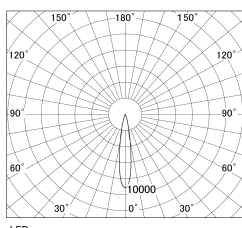

Item no. DD130-0515BB9040-DM1

Series Name: CAMOS Hospitality
Antiglare downlight (DD130)

■ Direct Horizontal Illuminance DD130-0515BB9040-DM1

φ	Illuminance Angle	Beam Angle	Vertical Illuminance(lx)
	17°	17°	15770
290	1	5000	3940
590	2	2000	1750
890	3	1000	990
1190		500	630
			440
			320
			250

Luminous flux: 430 lm

Installation	Recessed mount
Type	Φ60 adjustable downlight: Antiglare type
Fixture wattage	7.2W
Beam angle	17deg
Color Temp.	4000K
CRI	Ra>90
Luminous	428 lm
Body	Die-cast aluminum alloy
Body finish	N/A
Trim finish	Black
Reflector finish	Black
IP Rate	IP20
Light source	COB module
Input Voltage	AC220~240V
Dimming Type	1-10v Dimmable
Certificate	CE, CCC
Cut Hole	60mm