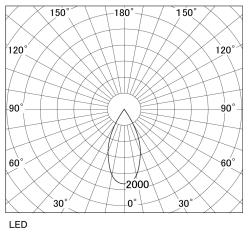

Item no. DD130-0550BB9040-DM1

Series Name: CAMOS Hospitality
Antiglare downlight (DD130)

Installation	Recessed mount
Type	Φ60 adjustable downlight: Antiglare type
Fixture wattage	7.2W
Beam angle	46deg
Color Temp.	4000K
CRI	Ra>90
Luminous	466 lm
Body	Die-cast aluminum alloy
Body finish	N/A
Trim finish	Black
Reflector finish	Black
IP Rate	IP20
Light source	COB module
Input Voltage	AC220~240V
Dimming Type	1-10v Dimmable
Certificate	CE, CCC
Cut Hole	60mm