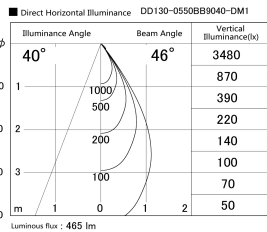

Item no. DD130-0550BB9040-DM1

Series Name: CAMOS Hospitality
Antiglare downlight (DD130)

Installation	Recessed mount
Type	Φ60 adjustable downlight: Antiglare type
Fixture wattage	7.2W
Beam angle	46deg
Color Temp.	4000K
CRI	Ra>90
Luminous	466 lm
Body	Die-cast aluminum alloy
Body finish	N/A
Trim finish	Black
Reflector finish	Black
IP Rate	IP20
Light source	COB module
Input Voltage	AC220~240V
Dimming Type	1-10v Dimmable
Certificate	CE, CCC
Cut Hole	60mm