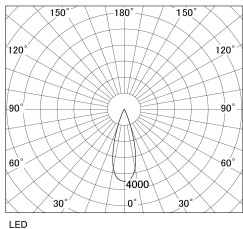

Item no. DD130-0535WB9040-DM1

Series Name: CAMOS Hospitality
Antiglare downlight (DD130)

Installation	Recessed mount
Type	Φ60 adjustable downlight: Antiglare type
Fixture wattage	7.2W
Beam angle	31deg
Color Temp.	4000K
CRI	Ra>90
Luminous	499 lm
Body	Die-cast aluminum alloy
Body finish	N/A
Trim finish	Black
Reflector finish	White
IP Rate	IP20
Light source	COB module
Input Voltage	AC220~240V
Dimming Type	1-10v Dimmable
Certificate	CE, CCC
Cut Hole	60mm