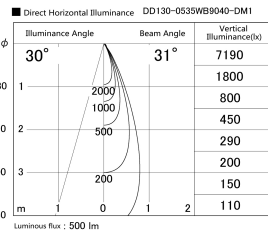

Item no. DD130-0535WB9040-DM1

Series Name: CAMOS Hospitality
Antiglare downlight (DD130)

Installation	Recessed mount
Type	Φ60 adjustable downlight: Antiglare type
Fixture wattage	7.2W
Beam angle	31deg
Color Temp.	4000K
CRI	Ra>90
Luminous	499 lm
Body	Die-cast aluminum alloy
Body finish	N/A
Trim finish	Black
Reflector finish	White
IP Rate	IP20
Light source	COB module
Input Voltage	AC220~240V
Dimming Type	1-10v Dimmable
Certificate	CE, CCC
Cut Hole	60mm