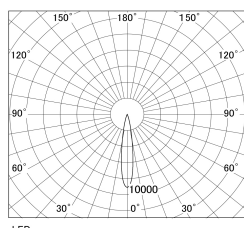

Item no. DD130-1015MB9040-DM1

Series Name: CAMOS Hospitality
Antiglare downlight (DD130)

Installation	Recessed mount
Type	Φ60 adjustable downlight: Antiglare type
Fixture wattage	8.8W
Beam angle	17deg
Color Temp.	4000K
CRI	Ra>90
Luminous	549 lm
Body	Die-cast aluminum alloy
Body finish	N/A
Trim finish	Black
Reflector finish	Mirror
IP Rate	IP20
Light source	COB module
Input Voltage	AC220~240V
Dimming Type	1-10v Dimmable
Certificate	CE, CCC
Cut Hole	60mm

■ Direct Horizontal Illuminance DD130-1015MB9040-DM1

φ	Illuminance Angle	Beam Angle	Vertical Illuminance(lx)
290	17°	17°	20090
1			5020
			2230
590			1260
2			800
890			560
3			410
1190			310
m			

Luminous flux : 550 lm