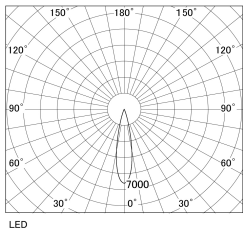

Item no. DD130-1025MB9040-DM1

Series Name: CAMOS Hospitality
Antiglare downlight (DD130)

Direct Horizontal Illuminance DD130-1025MB9040-DM1		
Beam Angle	Beam Angle	Vertical Illuminance(lx)
21°	22°	15760
370	1	5000
740	2	2000
1110	3	1000
1480	m	500
		320
		250

Luminous flux : 610 lm

Installation	Recessed mount
Type	Φ60 adjustable downlight: Antiglare type
Fixture wattage	8.8W
Beam angle	22deg
Color Temp.	4000K
CRI	Ra>90
Luminous	608 lm
Body	Die-cast aluminum alloy
Body finish	N/A
Trim finish	Black
Reflector finish	Mirror
IP Rate	IP20
Light source	COB module
Input Voltage	AC220~240V
Dimming Type	1-10v Dimmable
Certificate	CE, CCC
Cut Hole	60mm