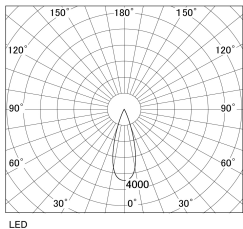

Item no. DD130-1035MB9040-DM1

Series Name: CAMOS Hospitality  
Antiglare downlight (DD130)

Installation	Recessed mount
Type	Φ60 adjustable downlight: Antiglare type
Fixture wattage	8.8W
Beam angle	32deg
Color Temp.	4000K
CRI	Ra>90
Luminous	639 lm
Body	Die-cast aluminum alloy
Body finish	N/A
Trim finish	Black
Reflector finish	Mirror
IP Rate	IP20
Light source	COB module
Input Voltage	AC220~240V
Dimming Type	1-10v Dimmable
Certificate	CE, CCC
Cut Hole	60mm