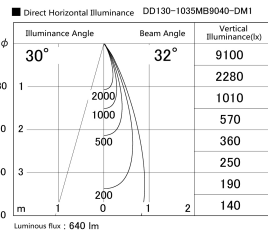

Item no. DD130-1035MB9040-DM1

Series Name: CAMOS Hospitality  
Antiglare downlight (DD130)

Installation	Recessed mount
Type	Φ60 adjustable downlight: Antiglare type
Fixture wattage	8.8W
Beam angle	32deg
Color Temp.	4000K
CRI	Ra>90
Luminous	639 lm
Body	Die-cast aluminum alloy
Body finish	N/A
Trim finish	Black
Reflector finish	Mirror
IP Rate	IP20
Light source	COB module
Input Voltage	AC220~240V
Dimming Type	1-10v Dimmable
Certificate	CE, CCC
Cut Hole	60mm