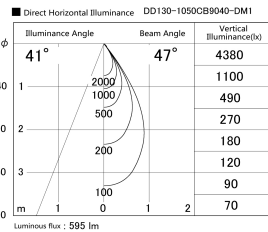

Item no. DD130-1050CB9040-DM1

Series Name: CAMOS Hospitality
Antiglare downlight (DD130)

Installation	Recessed mount
Type	Φ60 adjustable downlight: Antiglare type
Fixture wattage	8.8W
Beam angle	47deg
Color Temp.	4000K
CRI	Ra>90
Luminous	596 lm
Body	Die-cast aluminum alloy
Body finish	N/A
Trim finish	Black
Reflector finish	Black Chrome
IP Rate	IP20
Light source	COB module
Input Voltage	AC220~240V
Dimming Type	1-10v Dimmable
Certificate	CE, CCC
Cut Hole	60mm