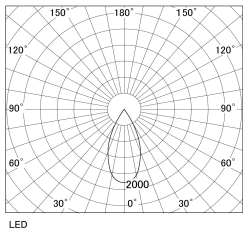

Item no. DD130-1050CB9040-DM1

Series Name: CAMOS Hospitality
Antiglare downlight (DD130)

Installation	Recessed mount
Type	Φ60 adjustable downlight: Antiglare type
Fixture wattage	8.8W
Beam angle	47deg
Color Temp.	4000K
CRI	Ra>90
Luminous	596 lm
Body	Die-cast aluminum alloy
Body finish	N/A
Trim finish	Black
Reflector finish	Black Chrome
IP Rate	IP20
Light source	COB module
Input Voltage	AC220~240V
Dimming Type	1-10v Dimmable
Certificate	CE, CCC
Cut Hole	60mm