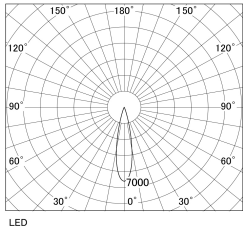

Item no. DD130-1025WB9040-DM1

Series Name: CAMOS Hospitality
Antiglare downlight (DD130)

Direct Horizontal Illuminance DD130-1025WB9040-DM1			
φ	Illuminance Angle	Beam Angle	Vertical Illuminance(lx)
	21°	22°	15800
370	1		3950
			1760
740	2		990
			630
1110	3		440
			320
1480			250

Luminous flux : 610 lm

Installation	Recessed mount
Type	Φ60 adjustable downlight: Antiglare type
Fixture wattage	8.8W
Beam angle	22deg
Color Temp.	4000K
CRI	Ra>90
Luminous	610 lm
Body	Die-cast aluminum alloy
Body finish	N/A
Trim finish	Black
Reflector finish	White
IP Rate	IP20
Light source	COB module
Input Voltage	AC220~240V
Dimming Type	1-10v Dimmable
Certificate	CE, CCC
Cut Hole	60mm