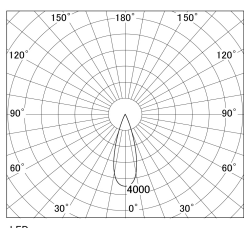

Item no. DD130-1035WB9040-DM1

Series Name: CAMOS Hospitality
Antiglare downlight (DD130)

Installation	Recessed mount
Type	Φ60 adjustable downlight: Antiglare type
Fixture wattage	8.8W
Beam angle	31deg
Color Temp.	4000K
CRI	Ra>90
Luminous	638 lm
Body	Die-cast aluminum alloy
Body finish	N/A
Trim finish	Black
Reflector finish	White
IP Rate	IP20
Light source	COB module
Input Voltage	AC220~240V
Dimming Type	1-10v Dimmable
Certificate	CE, CCC
Cut Hole	60mm