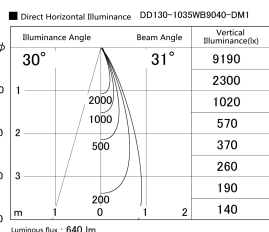

Item no. DD130-1035WB9040-DM1

Series Name: CAMOS Hospitality
Antiglare downlight (DD130)

Installation	Recessed mount
Type	Φ60 adjustable downlight: Antiglare type
Fixture wattage	8.8W
Beam angle	31deg
Color Temp.	4000K
CRI	Ra>90
Luminous	638 lm
Body	Die-cast aluminum alloy
Body finish	N/A
Trim finish	Black
Reflector finish	White
IP Rate	IP20
Light source	COB module
Input Voltage	AC220~240V
Dimming Type	1-10v Dimmable
Certificate	CE, CCC
Cut Hole	60mm