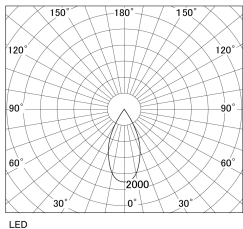

Item no. DD130-1050WB9040-DM1

Series Name: CAMOS Hospitality
Antiglare downlight (DD130)

Installation	Recessed mount
Type	Φ60 adjustable downlight: Antiglare type
Fixture wattage	8.8W
Beam angle	47deg
Color Temp.	4000K
CRI	Ra>90
Luminous	602 lm
Body	Die-cast aluminum alloy
Body finish	N/A
Trim finish	Black
Reflector finish	White
IP Rate	IP20
Light source	COB module
Input Voltage	AC220~240V
Dimming Type	1-10v Dimmable
Certificate	CE, CCC
Cut Hole	60mm