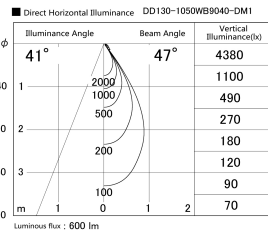

Item no. DD130-1050WB9040-DM1

Series Name: CAMOS Hospitality
Antiglare downlight (DD130)

Installation	Recessed mount
Type	Φ60 adjustable downlight: Antiglare type
Fixture wattage	8.8W
Beam angle	47deg
Color Temp.	4000K
CRI	Ra>90
Luminous	602 lm
Body	Die-cast aluminum alloy
Body finish	N/A
Trim finish	Black
Reflector finish	White
IP Rate	IP20
Light source	COB module
Input Voltage	AC220~240V
Dimming Type	1-10v Dimmable
Certificate	CE, CCC
Cut Hole	60mm