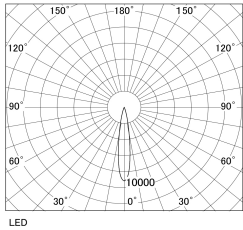

Item no. DD130-1215BB9040-DM1

Series Name: CAMOS Hospitality  
Antiglare downlight (DD130)

■ Direct Horizontal Illuminance DD130-1215BB9040-DM1			
φ	Illuminance Angle	Beam Angle	Vertical Illuminance(lx)
	17°	17°	24170
290	10000		6040
	5000		2690
590	2000		1510
	1000		970
890			670
	500		490
1190			380

Luminous flux : 655 lm

Installation	Recessed mount
Type	Φ60 adjustable downlight: Antiglare type
Fixture wattage	10.5W
Beam angle	17deg
Color Temp.	4000K
CRI	Ra>90
Luminous	656 lm
Body	Die-cast aluminum alloy
Body finish	N/A
Trim finish	Black
Reflector finish	Black
IP Rate	IP20
Light source	COB module
Input Voltage	AC220~240V
Dimming Type	1-10v Dimmable
Certificate	CE, CCC
Cut Hole	60mm