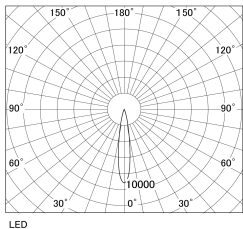

Item no. DD130-1215BB9040-DM1

Series Name: CAMOS Hospitality  
Antiglare downlight (DD130)

■ Direct Horizontal Illuminance DD130-1215BB9040-DM1			
φ	Illuminance Angle	Beam Angle	Vertical Illuminance(lx)
	17°	17°	24170
290	10000		6040
	5000		2690
590	2000		1510
	1000		970
890			670
	500		490
1190			380

Luminous flux : 655 lm

Installation	Recessed mount
Type	Φ60 adjustable downlight: Antiglare type
Fixture wattage	10.5W
Beam angle	17deg
Color Temp.	4000K
CRI	Ra>90
Luminous	656 lm
Body	Die-cast aluminum alloy
Body finish	N/A
Trim finish	Black
Reflector finish	Black
IP Rate	IP20
Light source	COB module
Input Voltage	AC220~240V
Dimming Type	1-10v Dimmable
Certificate	CE, CCC
Cut Hole	60mm