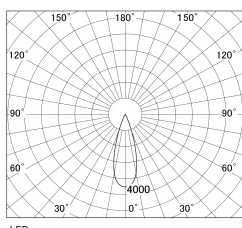

Item no. DD130-1235BB9040-DM1

Series Name: CAMOS Hospitality
Antiglare downlight (DD130)

■ Direct Horizontal Illuminance DD130-1235BB9040-DM1

φ	Illuminance Angle	Beam Angle	Vertical Illuminance(lx)
510	29°	31°	11080
1030			2770
1550			1230
2060			690
			440
			310
			230
			170

Luminous flux : 760 lm

Installation	Recessed mount
Type	Φ60 adjustable downlight: Antiglare type
Fixture wattage	10.5W
Beam angle	31deg
Color Temp.	4000K
CRI	Ra>90
Luminous	762 lm
Body	Die-cast aluminum alloy
Body finish	N/A
Trim finish	Black
Reflector finish	Black
IP Rate	IP20
Light source	COB module
Input Voltage	AC220~240V
Dimming Type	1-10v Dimmable
Certificate	CE, CCC
Cut Hole	60mm