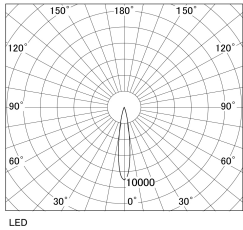

Item no. DD130-1215WB9040-DM1

Series Name: CAMOS Hospitality  
Antiglare downlight (DD130)

■ Direct Horizontal Illuminance DD130-1215WB9040-DM1

φ	Illuminance Angle	Beam Angle	Vertical Illuminance(lx)
	17°	17°	23770
290	10000		5940
	5000		2640
590	2000		1490
	1000		950
890			660
			490
1190			370
m			500

Luminous flux : 655 lm

Installation	Recessed mount
Type	Φ60 adjustable downlight: Antiglare type
Fixture wattage	10.5W
Beam angle	17deg
Color Temp.	4000K
CRI	Ra>90
Luminous	653 lm
Body	Die-cast aluminum alloy
Body finish	N/A
Trim finish	Black
Reflector finish	White
IP Rate	IP20
Light source	COB module
Input Voltage	AC220~240V
Dimming Type	1-10v Dimmable
Certificate	CE, CCC
Cut Hole	60mm