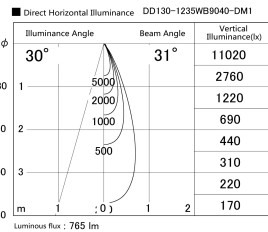

Item no. DD130-1235WB9040-DM1

Series Name: CAMOS Hospitality  
Antiglare downlight (DD130)

Installation	Recessed mount
Type	Φ60 adjustable downlight: Antiglare type
Fixture wattage	10.5W
Beam angle	31deg
Color Temp.	4000K
CRI	Ra>90
Luminous	765 lm
Body	Die-cast aluminum alloy
Body finish	N/A
Trim finish	Black
Reflector finish	White
IP Rate	IP20
Light source	COB module
Input Voltage	AC220~240V
Dimming Type	1-10v Dimmable
Certificate	CE, CCC
Cut Hole	60mm