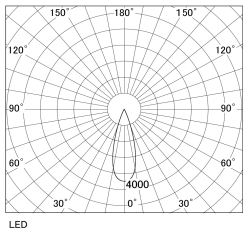

Item no. DD130-1235WB9040-DM1

Series Name: CAMOS Hospitality  
Antiglare downlight (DD130)

Installation	Recessed mount
Type	Φ60 adjustable downlight: Antiglare type
Fixture wattage	10.5W
Beam angle	31deg
Color Temp.	4000K
CRI	Ra>90
Luminous	765 lm
Body	Die-cast aluminum alloy
Body finish	N/A
Trim finish	Black
Reflector finish	White
IP Rate	IP20
Light source	COB module
Input Voltage	AC220~240V
Dimming Type	1-10v Dimmable
Certificate	CE, CCC
Cut Hole	60mm